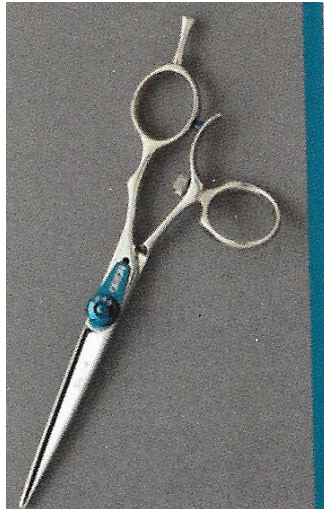

Here at Addicted2Stitchin'

Saturday, May 11

9:00 a.m.—1:00 p.m.

RAZOR SHARP **SHEAR SHARPENING & SALES**

Larry W. Miller

razorsharpsvc@gmail.com

319.239.4059

YOUR ONE-STOP SHOP FOR SHEARS!
swivel shears • double teeth thinners • ergonomic
colored shears • left-handed • texturizers

www.facebook.com/Razorsharpsvc

3426 Midway Dr, Waterloo, IA 50701